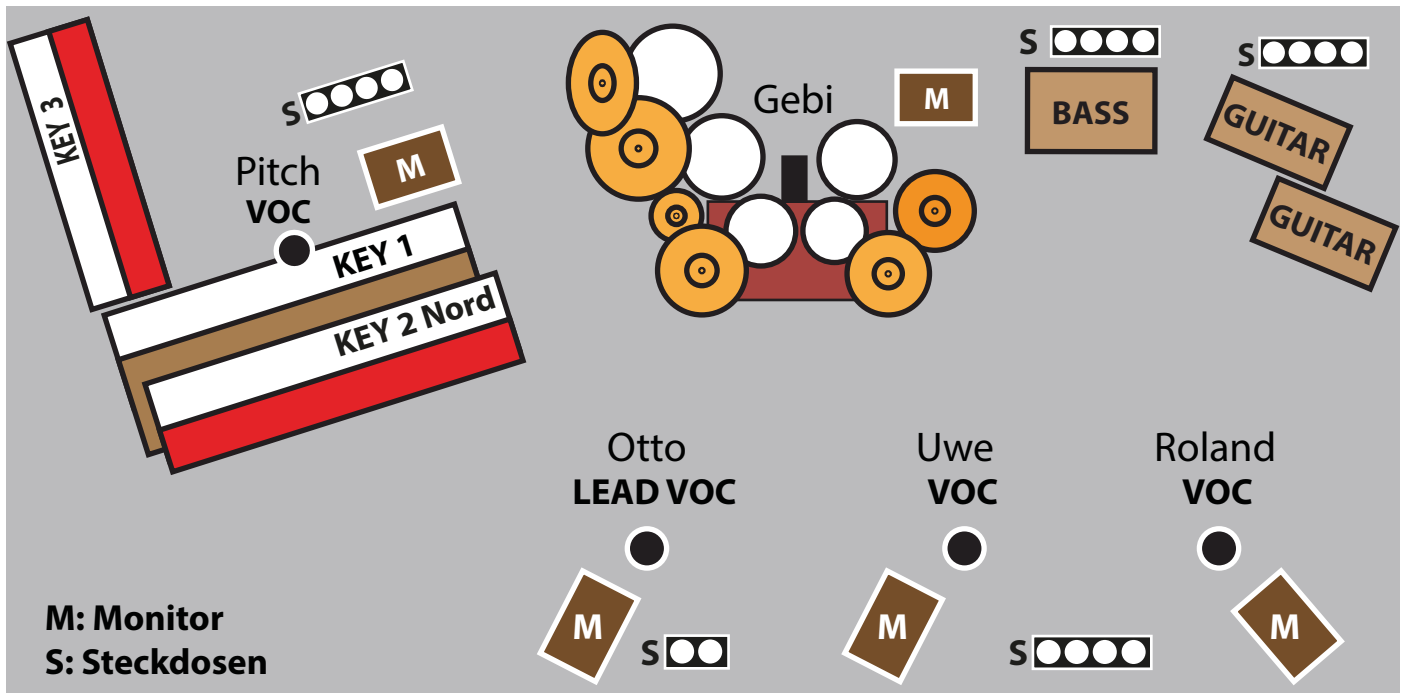

Sunday in Jail - Bühnenaufbau

CHANNEL/MONITORING/CLUB

Channel	Instrument	Info	Mic	Monitoring
1	Kick		D 12	
2	Snare		audio-technica MB 5k	
3	Hihat		SM 57	
4	Overhead Ride		Condensator	
5	Overhead center		Condensator	
6	Bassamp	Lineout		
7	Guitamp		SM 57	
8	Guitamp 2 (Saz)		SM 57	
9	Key 1	DI		
10	Key 2 Nord	DI		
11	Key 3	DI		
12	Keys voc	Pitch	SM 58	1
13	Lead voc, Harp	Otto	SM 58	1
14	Bass voc	Roland	SM 58	1
15	Guit voc	Uwe	SM 58	1
16	Drums	Gebi		1
17	Einspieler	Roland		